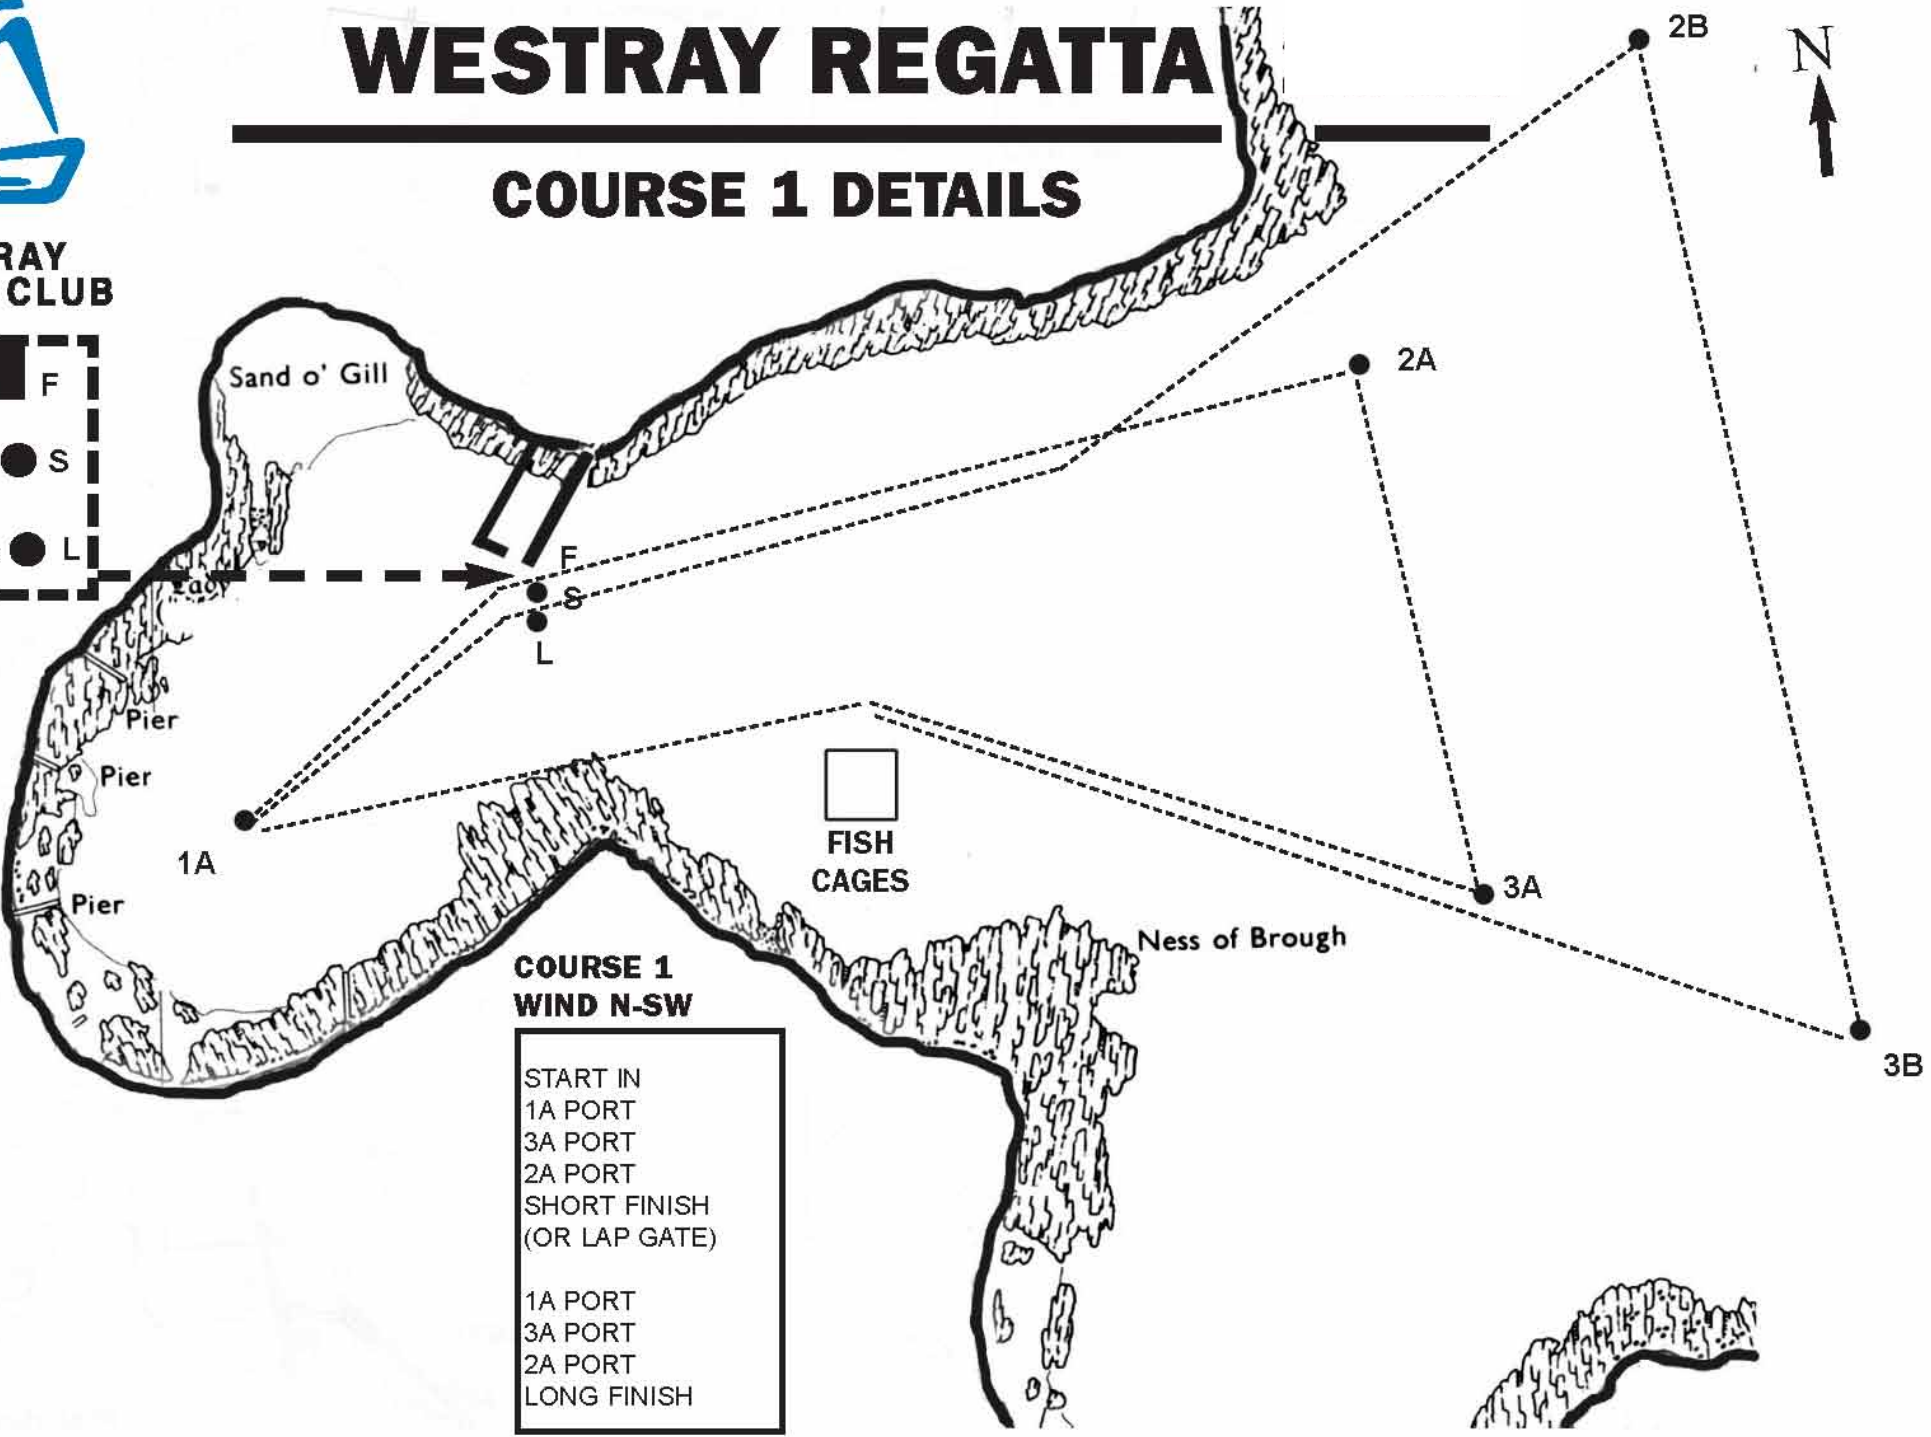

# WESTRAY REGATTA

## COURSE 1 DETAILS

WESTRAY SAILING CLUB

### COURSE 1 WIND N-SW

- START IN
- 1A PORT
- 3A PORT
- 2A PORT
- SHORT FINISH  
(OR LAP GATE)
- 1A PORT
- 3A PORT
- 2A PORT
- LONG FINISH